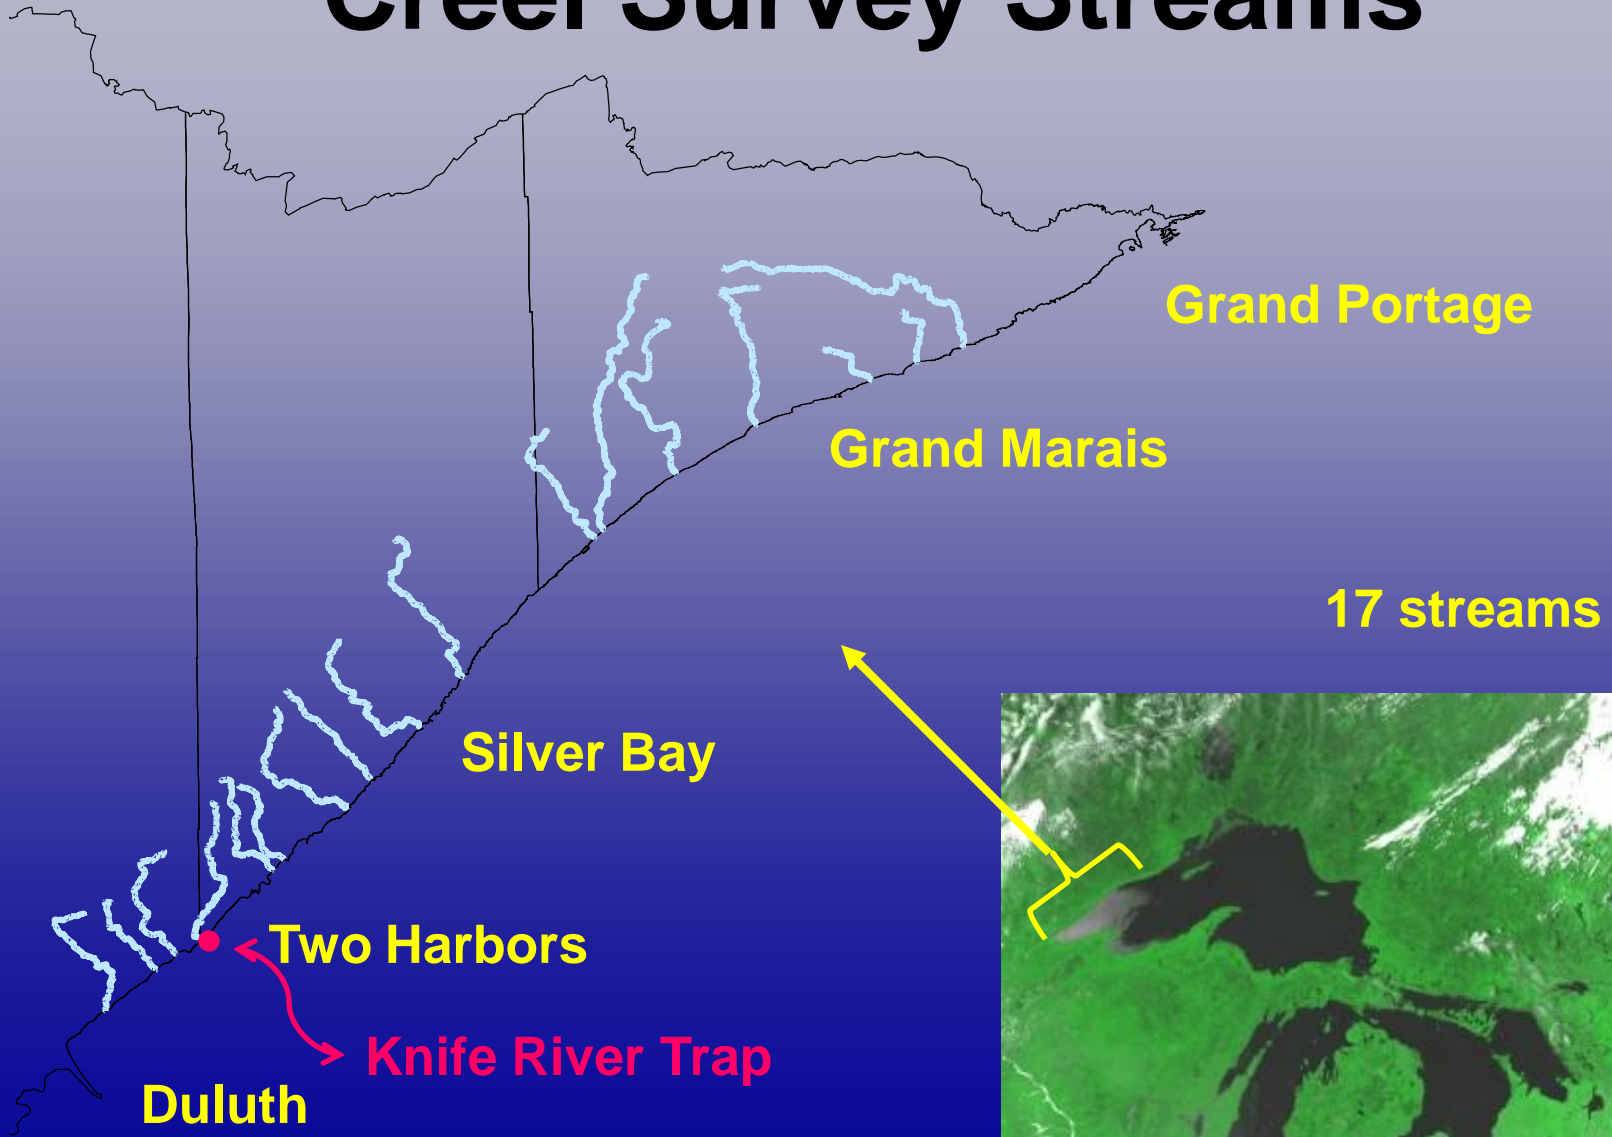

## •2006 Lake Superior Management Plan:

**“...if wild steelhead rehabilitation progresses and the angler catch rate for steelhead 16 inches or greater from the spring creel exceeds 0.10 fish per angler hour for 3 consecutive years shorewide, the MNDNR will meet with interested citizens to develop appropriate harvest regulations...”**

# Steelhead Catch Rate

# Steelhead Regulations

What should future steelhead regulations be?

What does the data say?

# Steelhead Catch