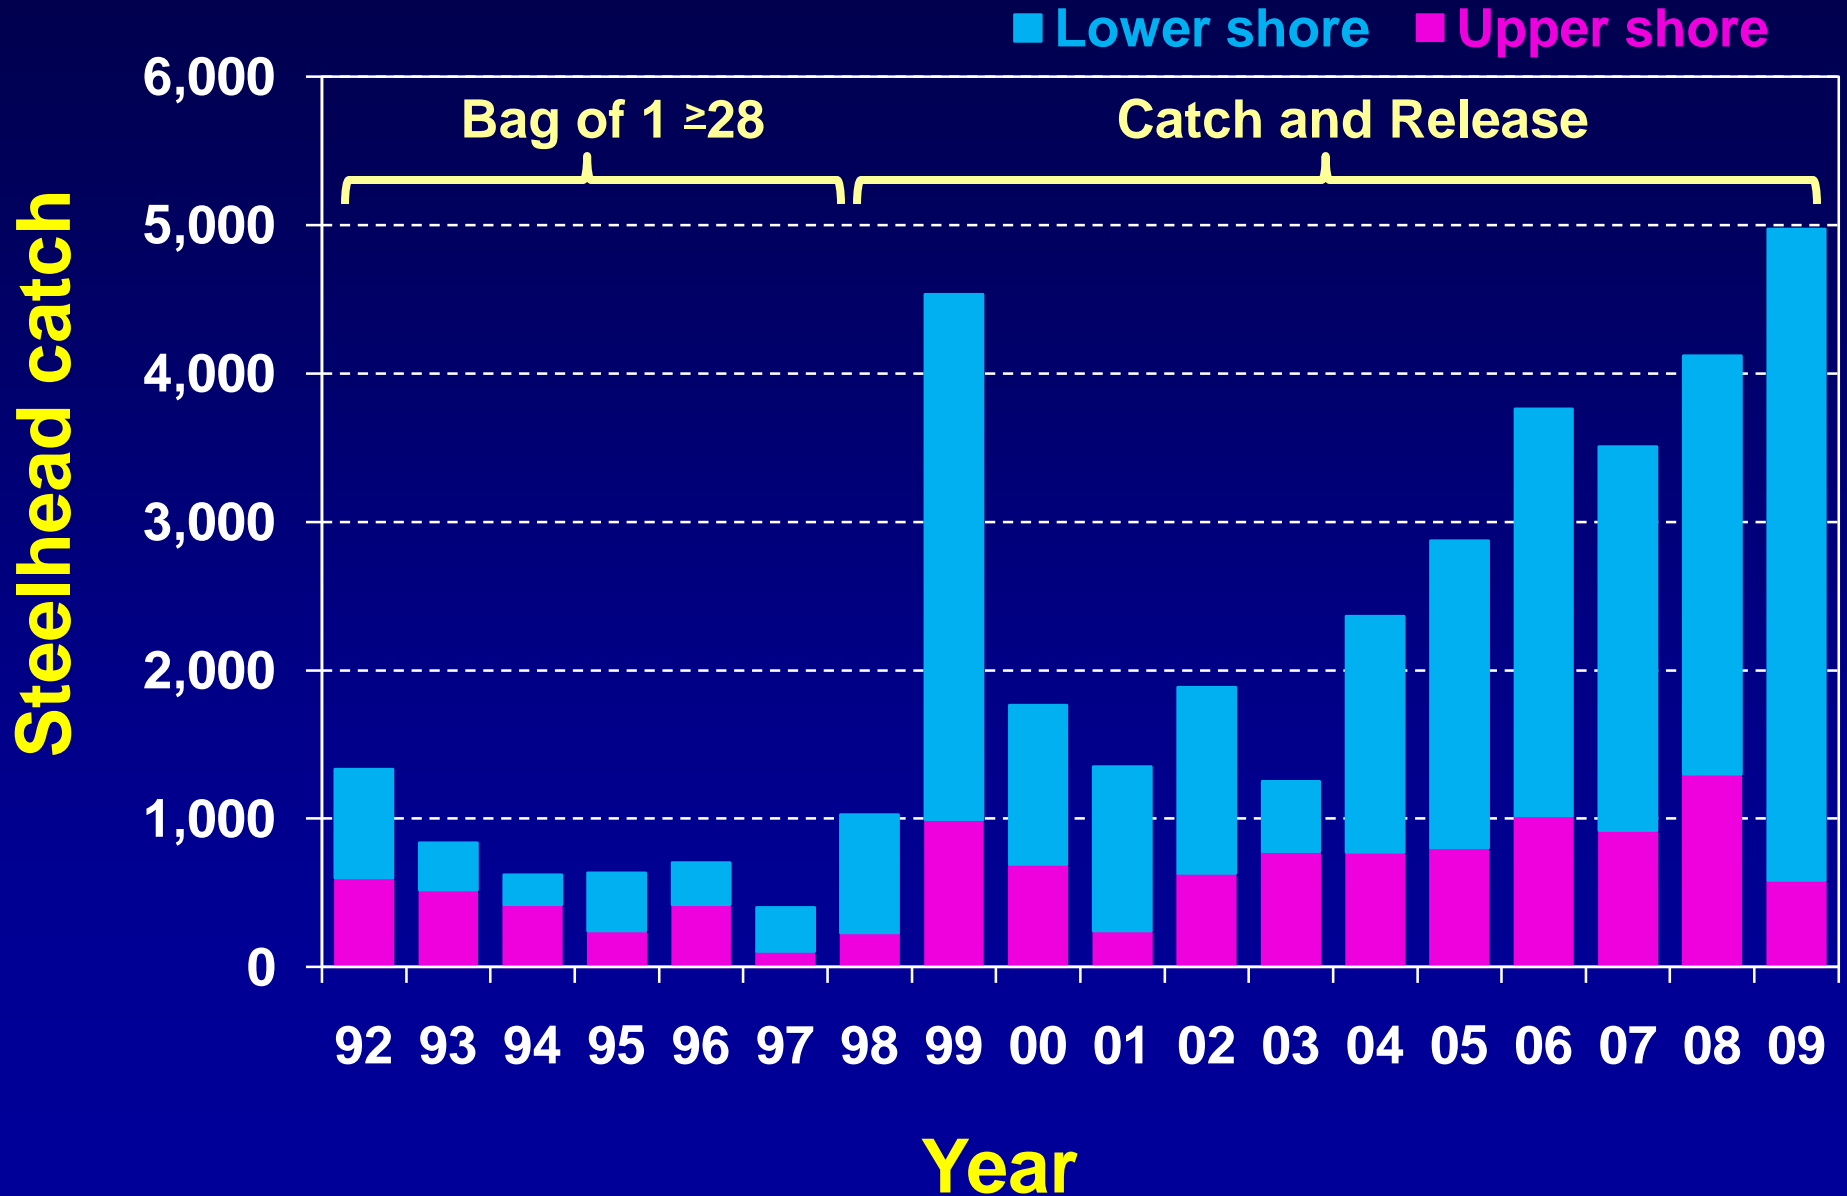

Steelhead Catch