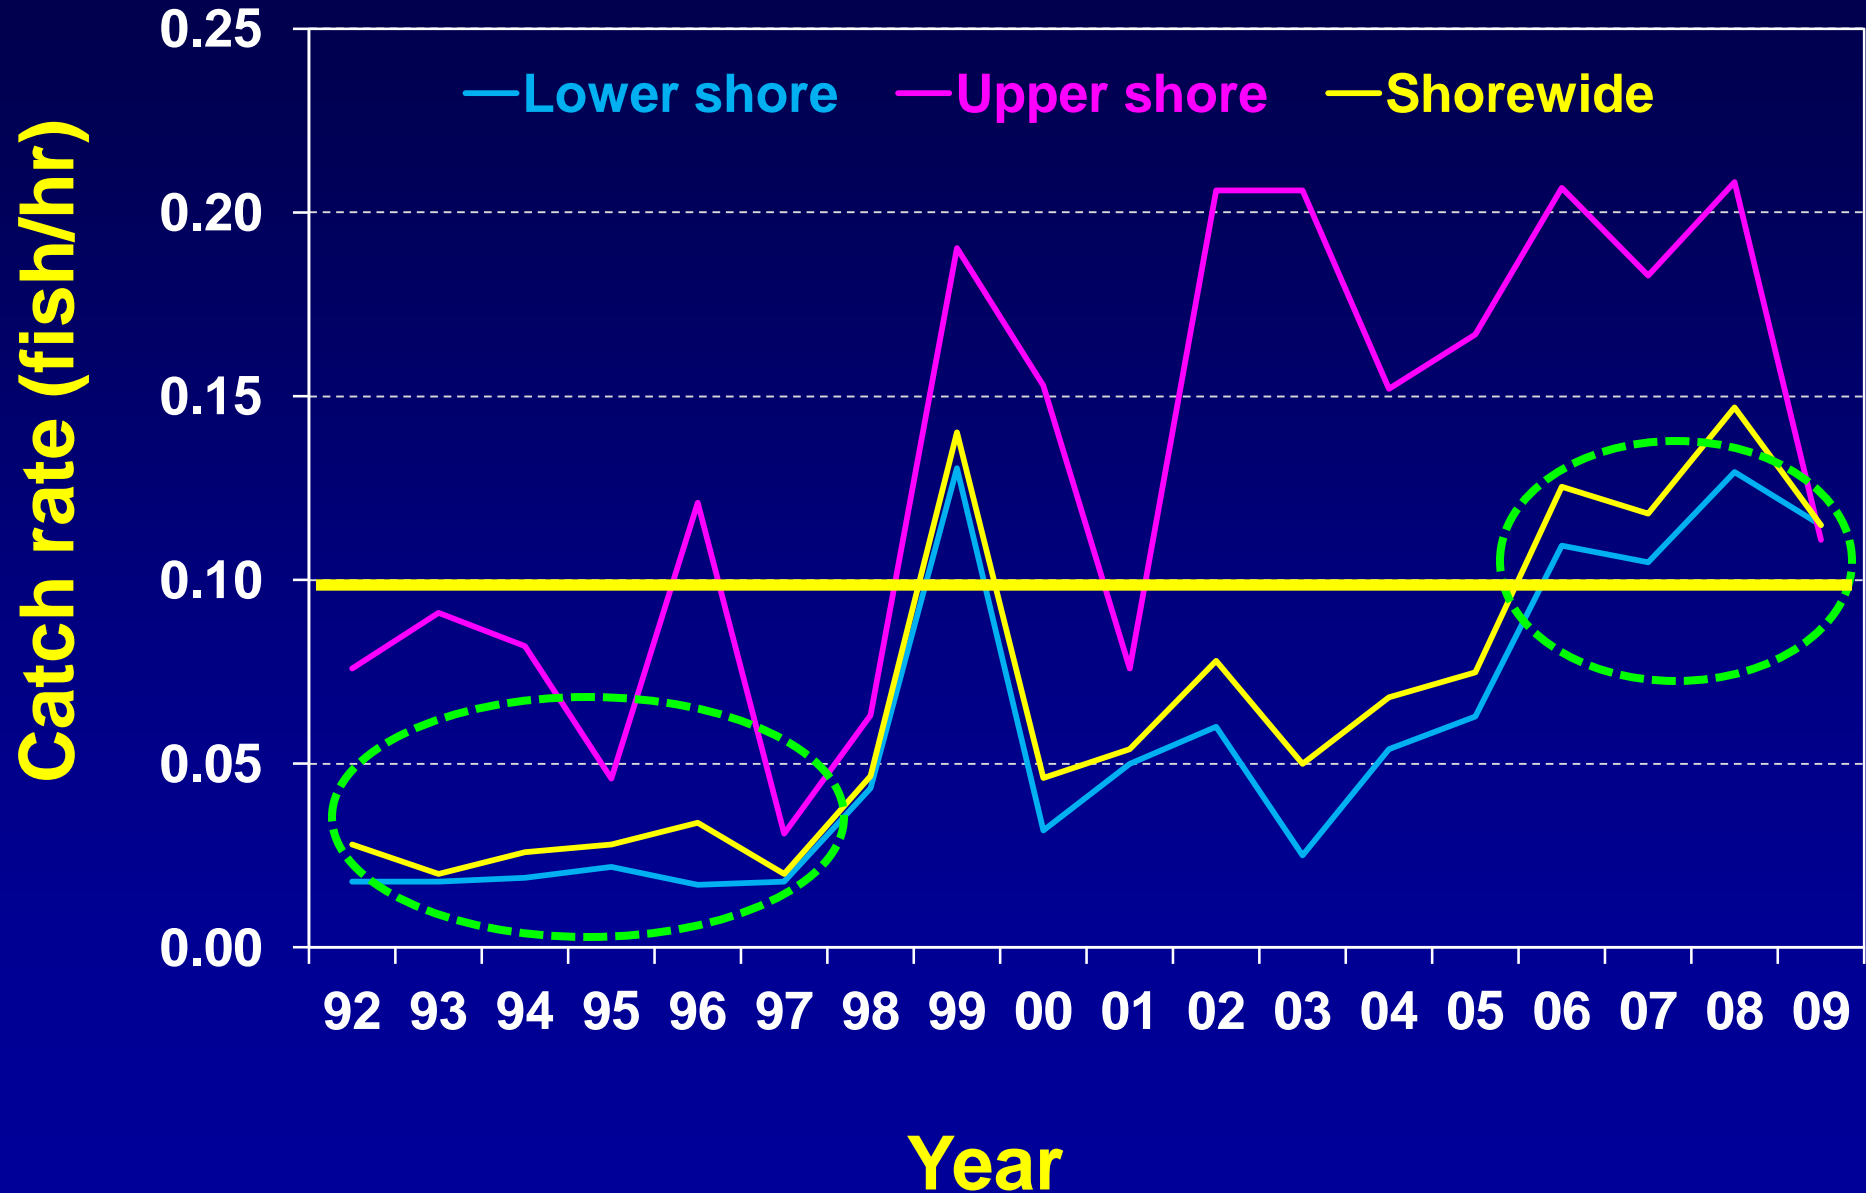

# Steelhead Regulations in Minnesota

**What's Next?**

# Regulation History

## •2006 Lake Superior Management Plan:

**“...if wild steelhead rehabilitation progresses and the angler catch rate for steelhead 16 inches or greater from the spring creel exceeds 0.10 fish per angler hour for 3 consecutive years shorewide, the MNDNR will meet with interested citizens to develop appropriate harvest regulations...”**

# Steelhead Catch Rate