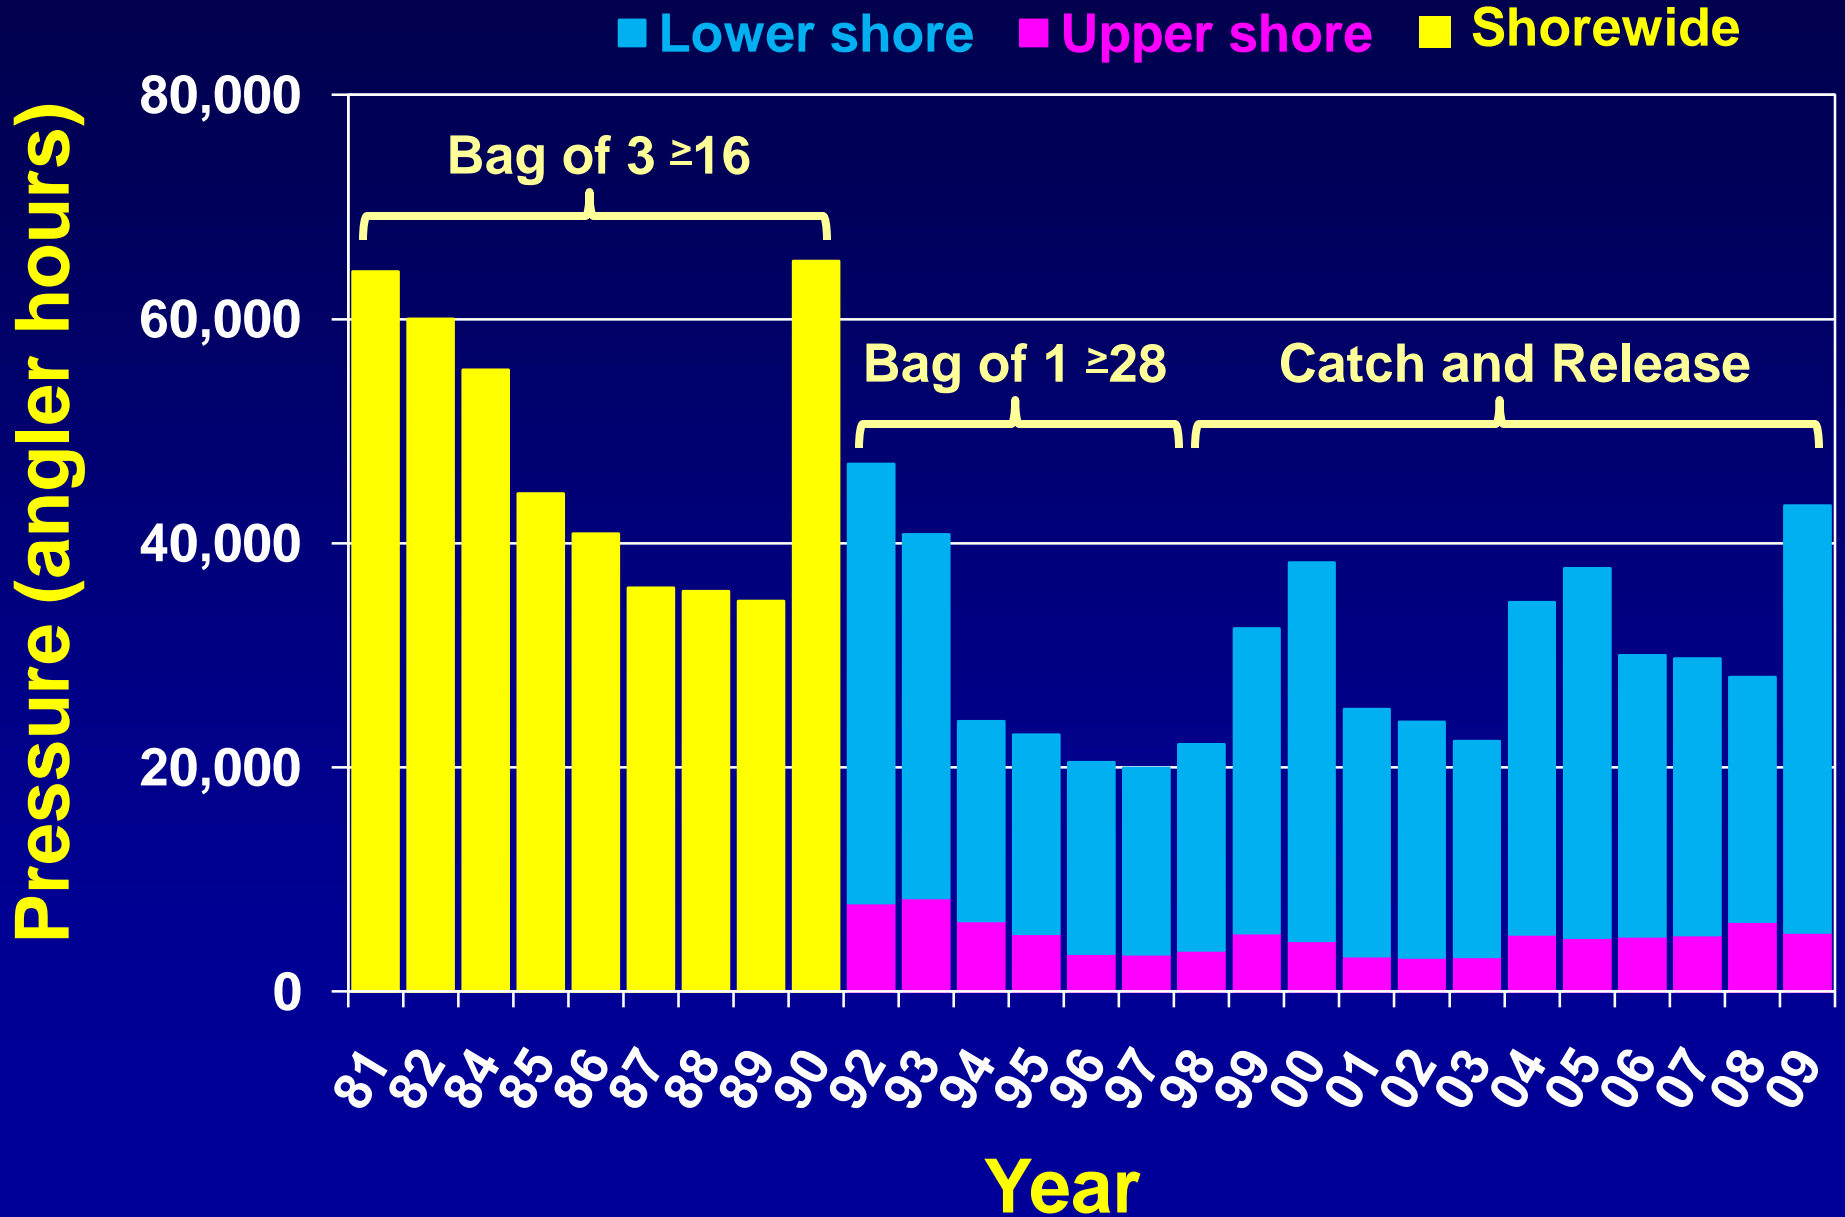

Spring Creel Pressure