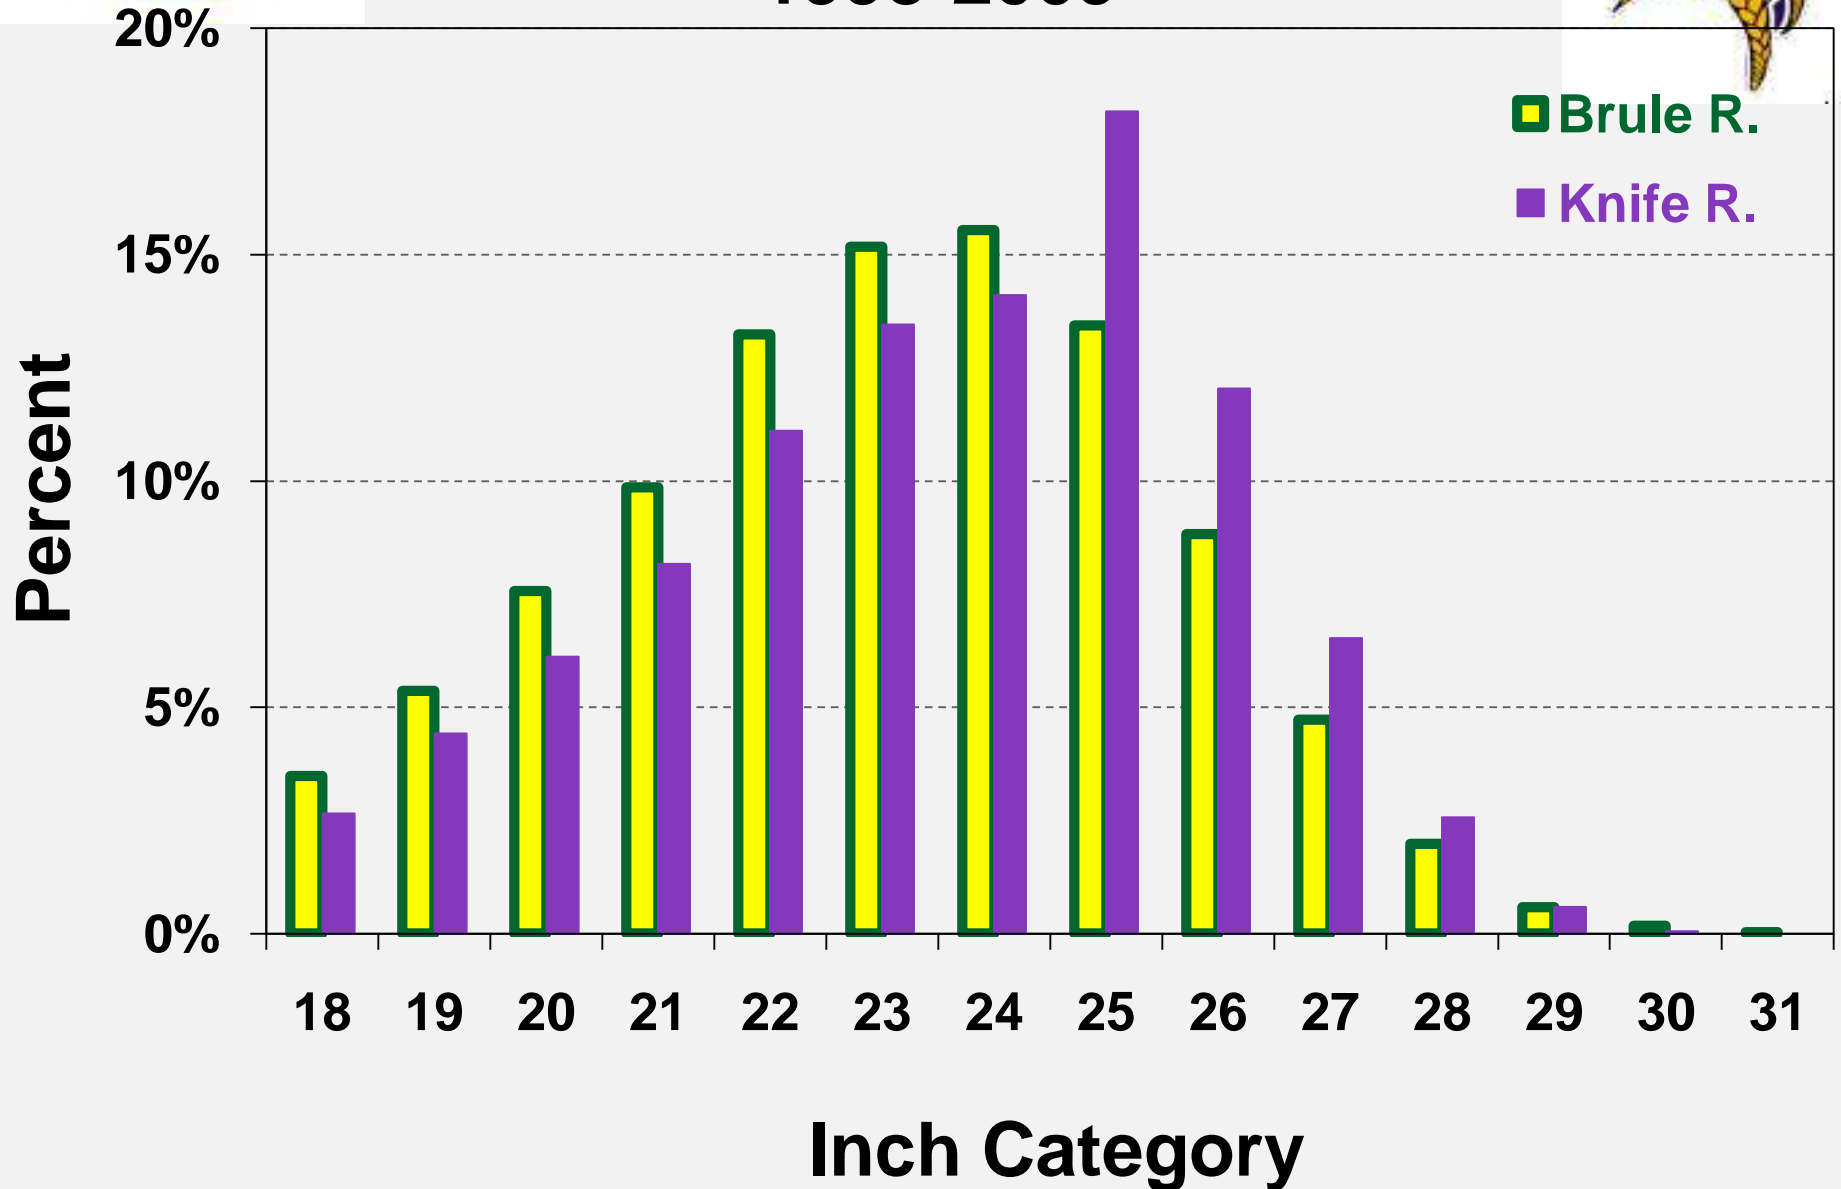

$\geq 26''$ or C&R 1998-2009