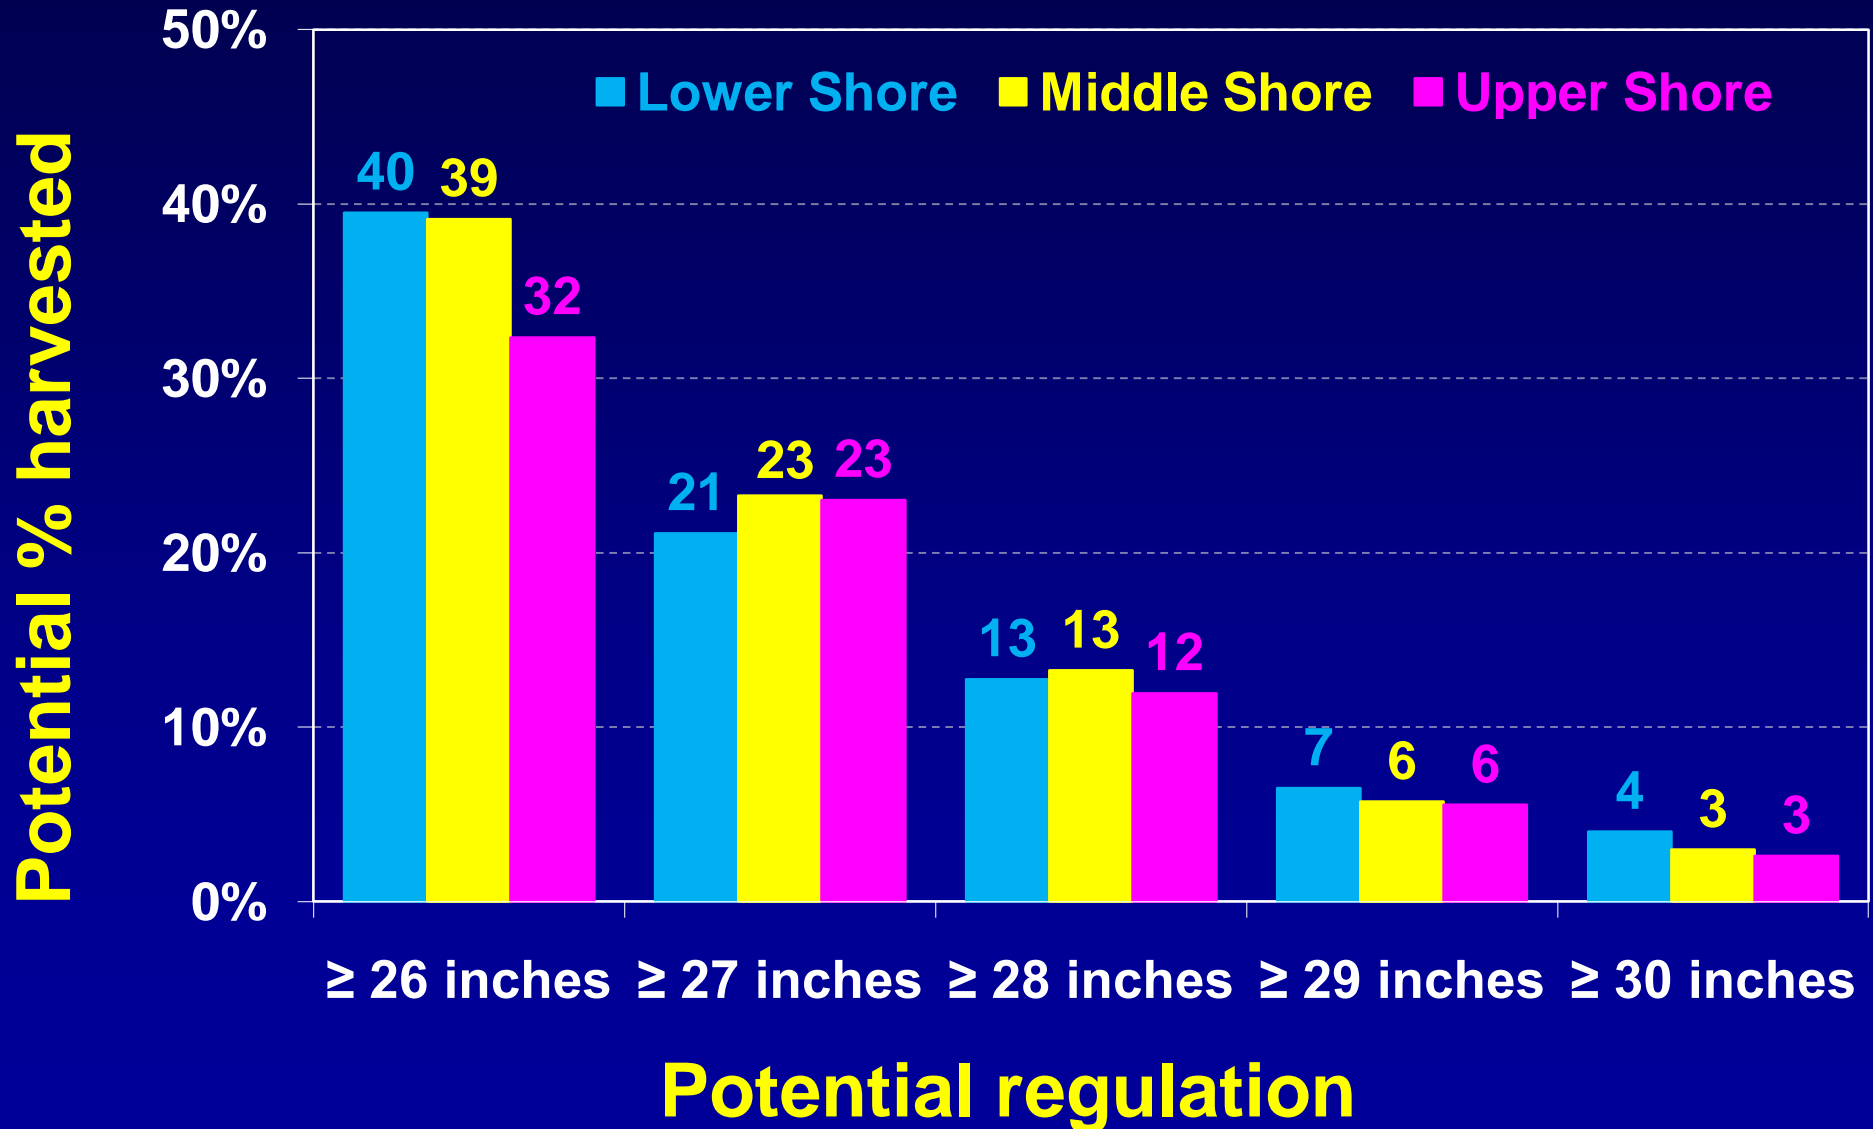

Percent Available for Harvest

Spring Creel 98-09