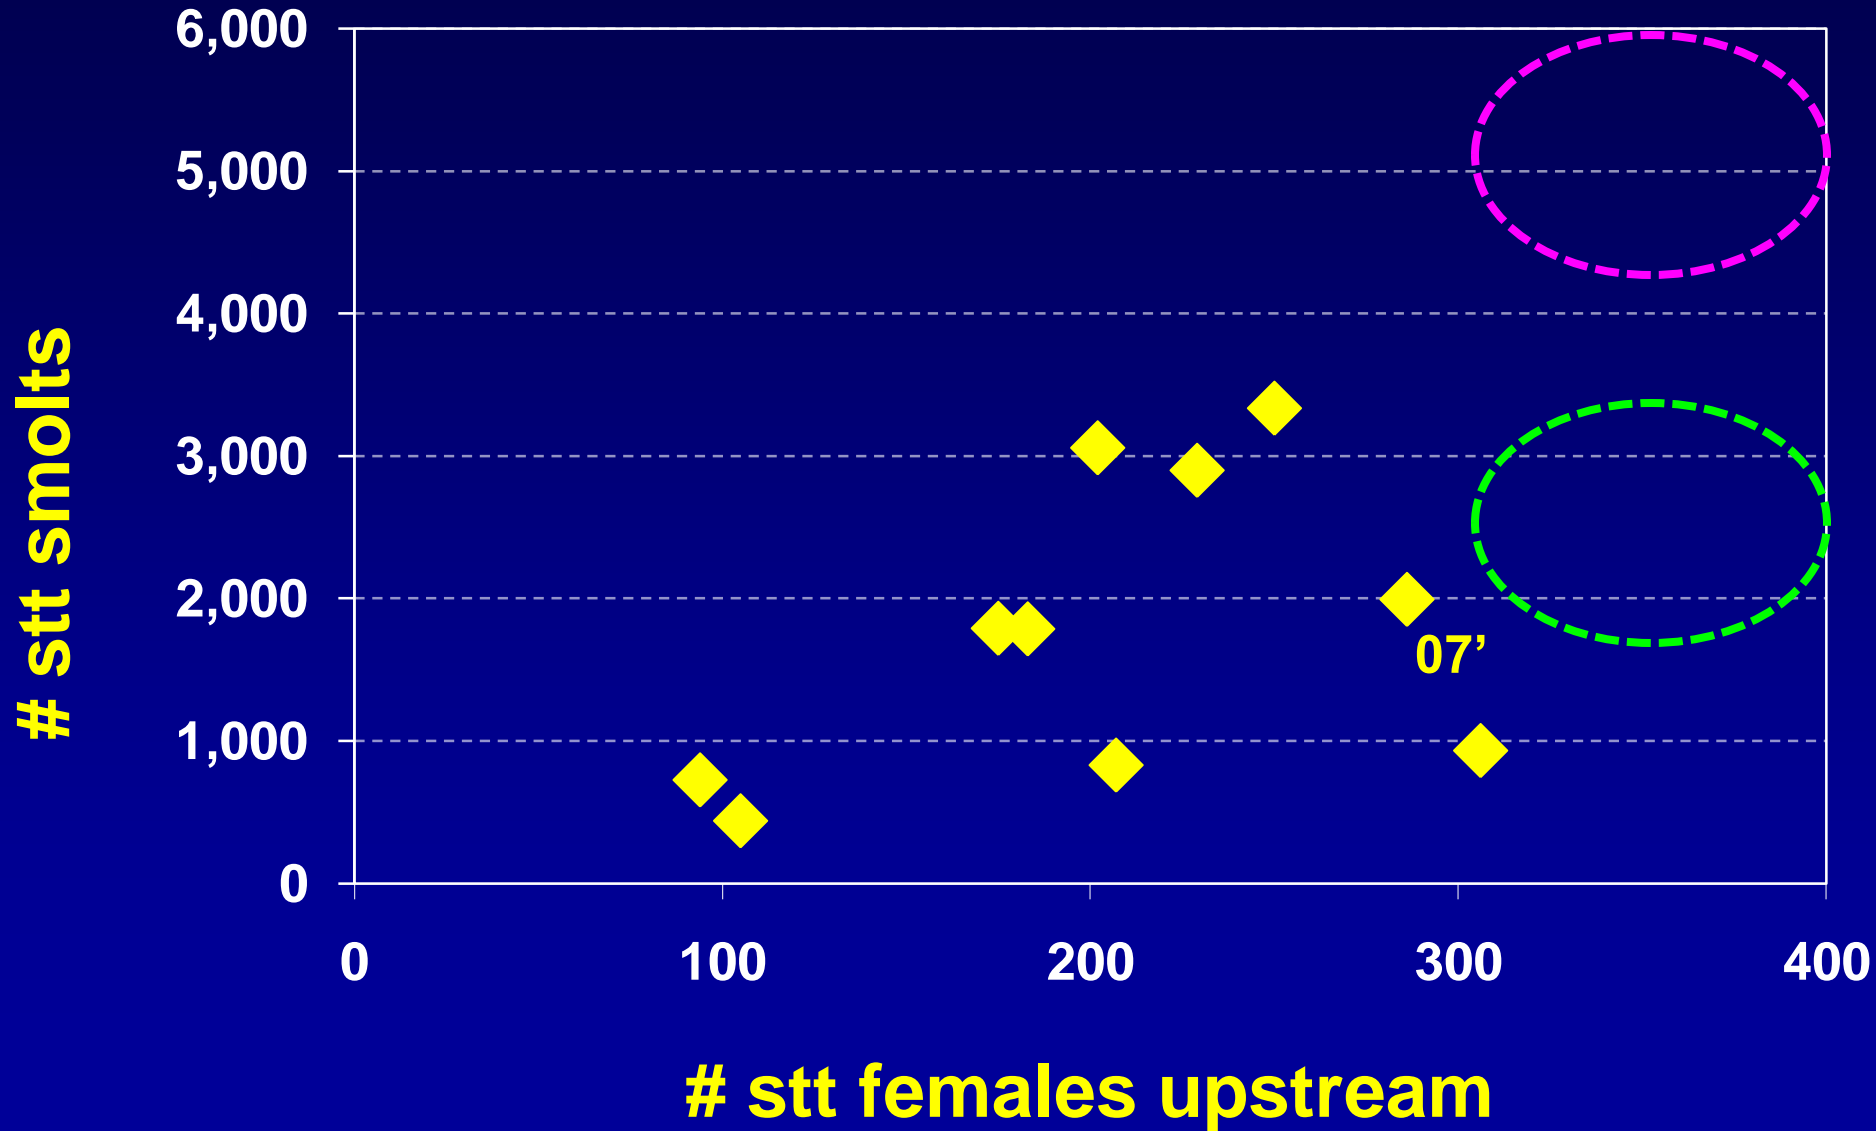

Steelhead Carrying Capacity?