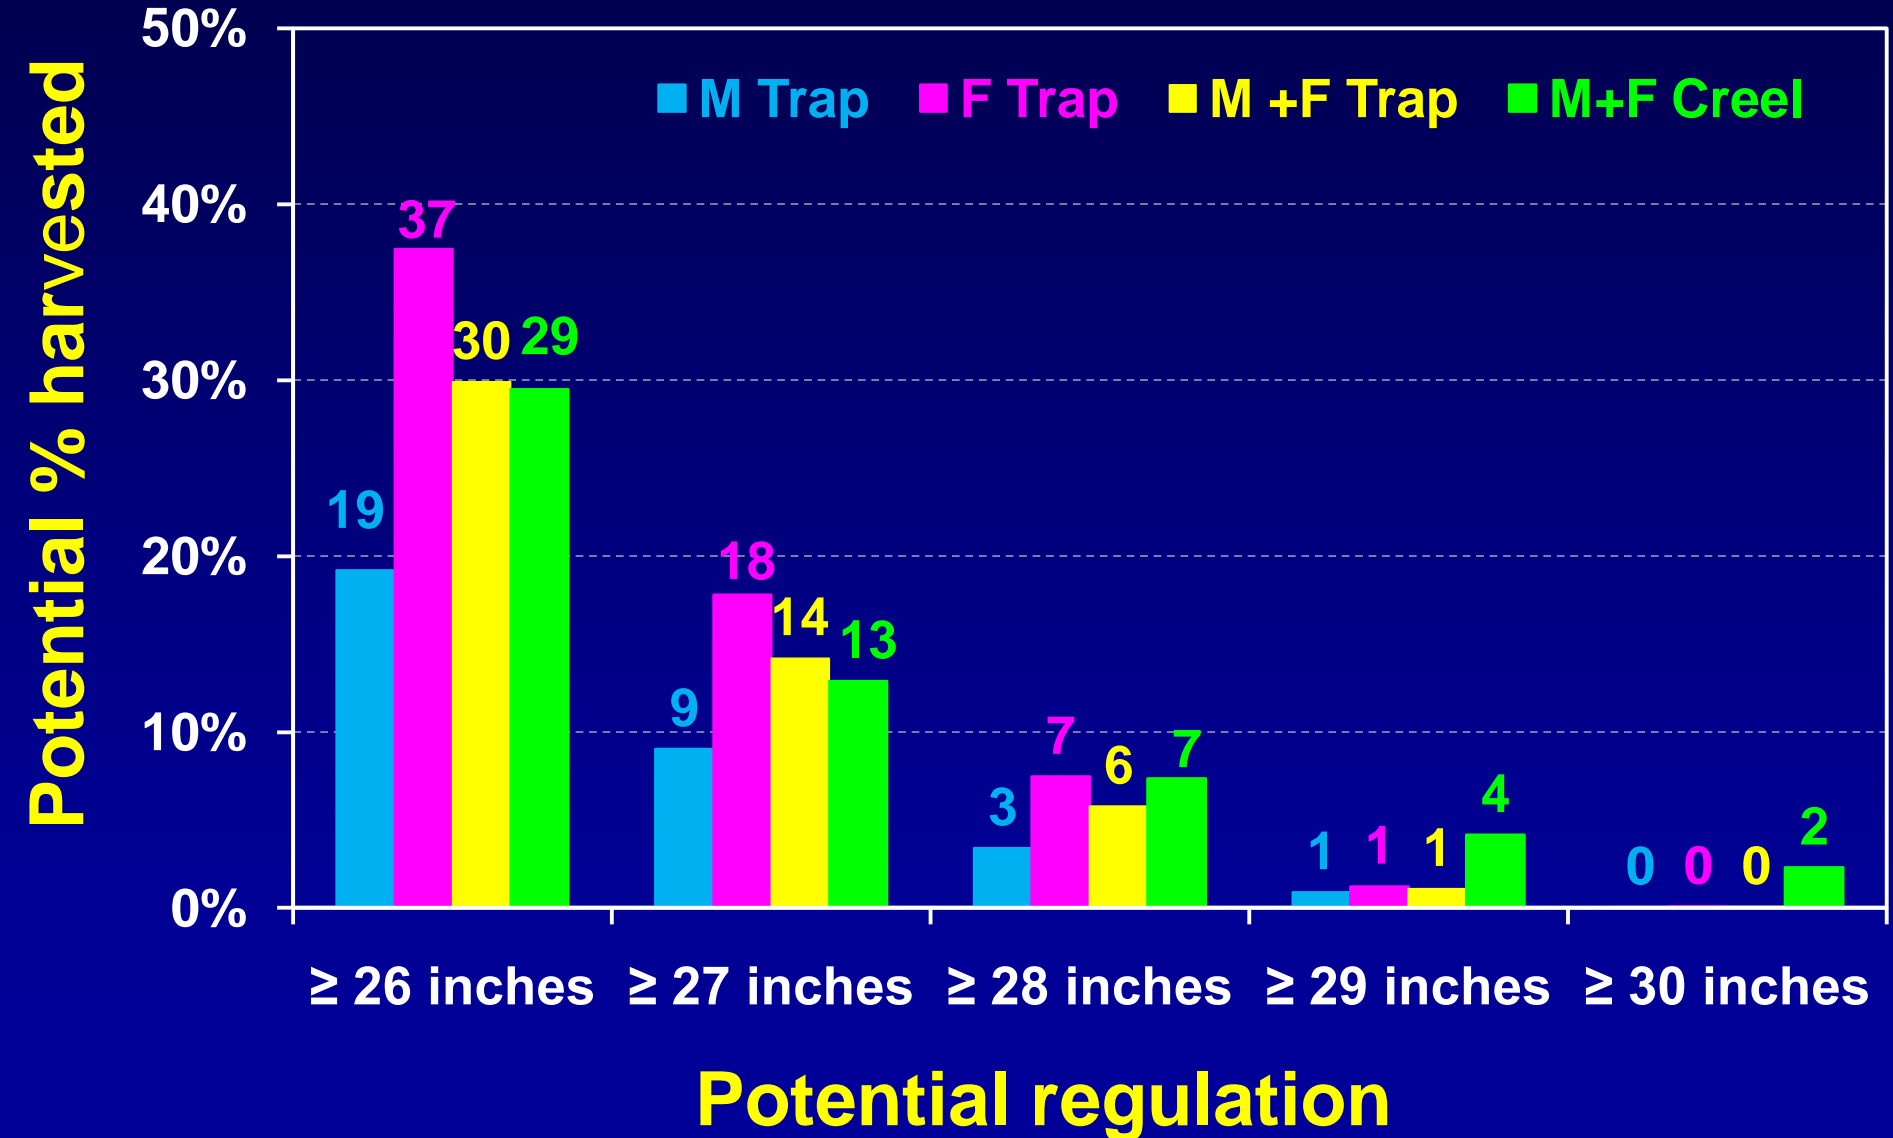

Percent Available for Harvest

Knife River 98-09