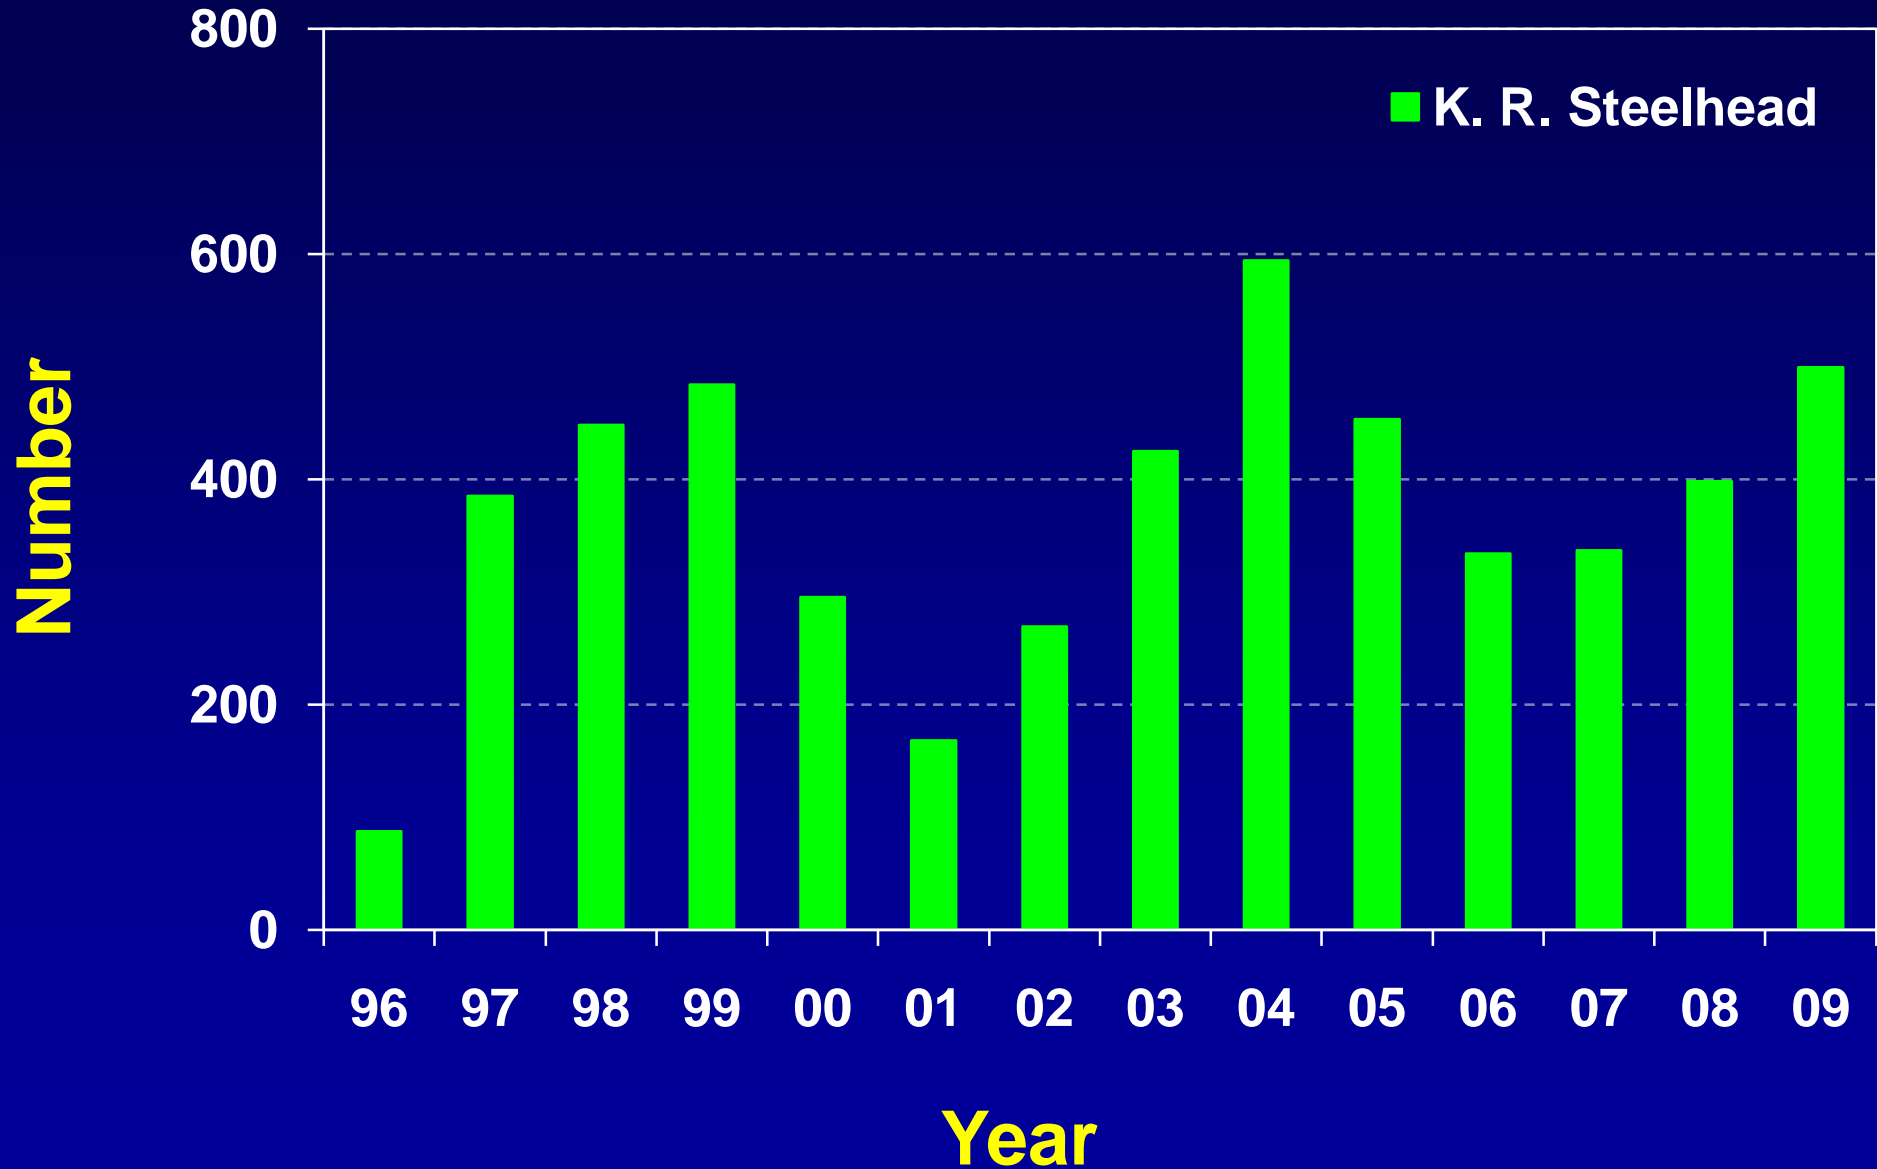

# Steelhead Catch

# Steelhead Catch Rate

— Lower shore — Upper shore — Shorewide

# Knife River Steelhead